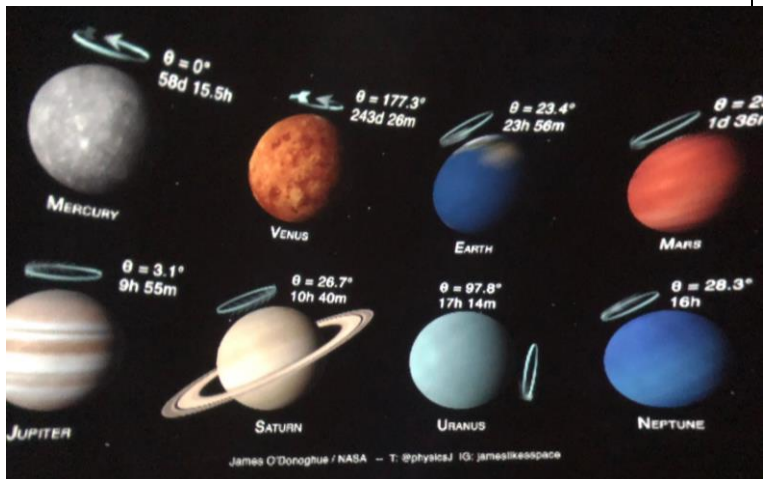

The Church of England
in Essex and East London
Diocese of Chelmsford

Newsletter
Summer Term
Date: 17.06.22